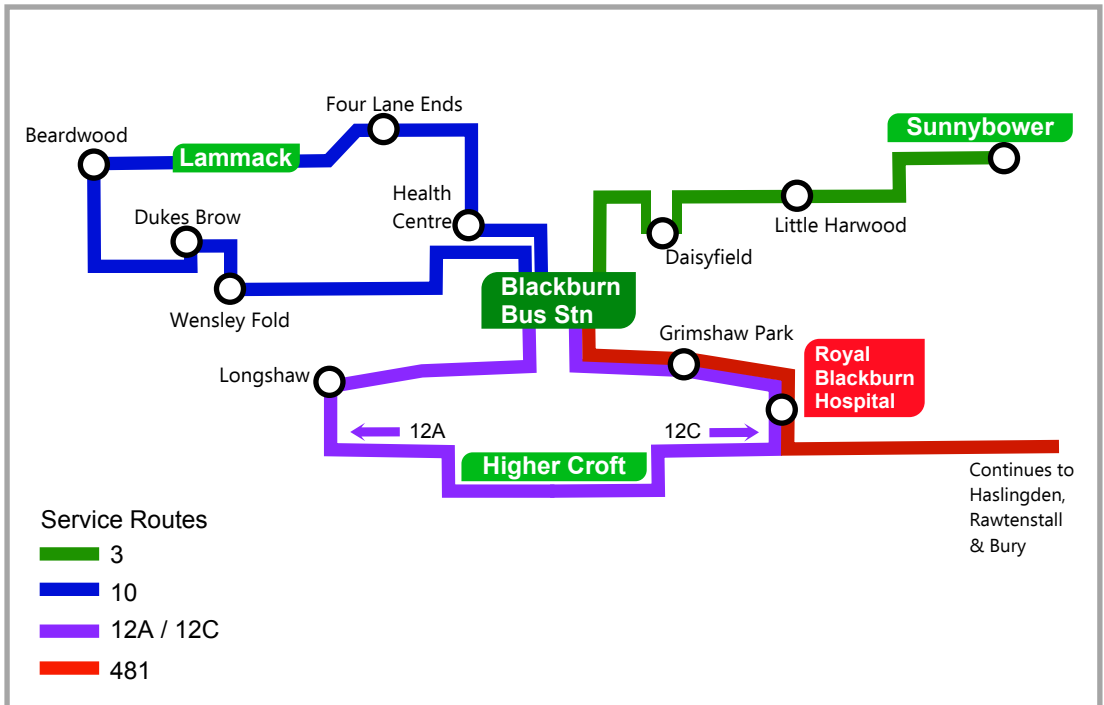

BPH - Blackburn Private Hire

SSH - Saturdays and Bolton School Holidays

Lammack Circular

via Wensley Fold - Dukes Brow - Beardwood - Lammack - Hole
l'th Wall

10

Monday to Saturday (Ex Bank Holidays)

Notes:	SSH						
Operator Code:	BPH	BPH	BPH	BPH	BPH	BPH	BPH
Blackburn Bus Station [4]	0945	1045	1145	1245	1345	1545	1645
Billinge Avenue	0955	1055	1155	1255	1355	1555	1655
Dukes Brow	1000	1100	1200	1300	1400	1600	1700
Lammack Hare and Hounds	1007	1107	1207	1307	1407	1607	1707
St Marys College	1013	1113	1213	1313	1413	1613	1713
Blackburn Bus Station	1025	1125	1225	1325	1425	1625	1725