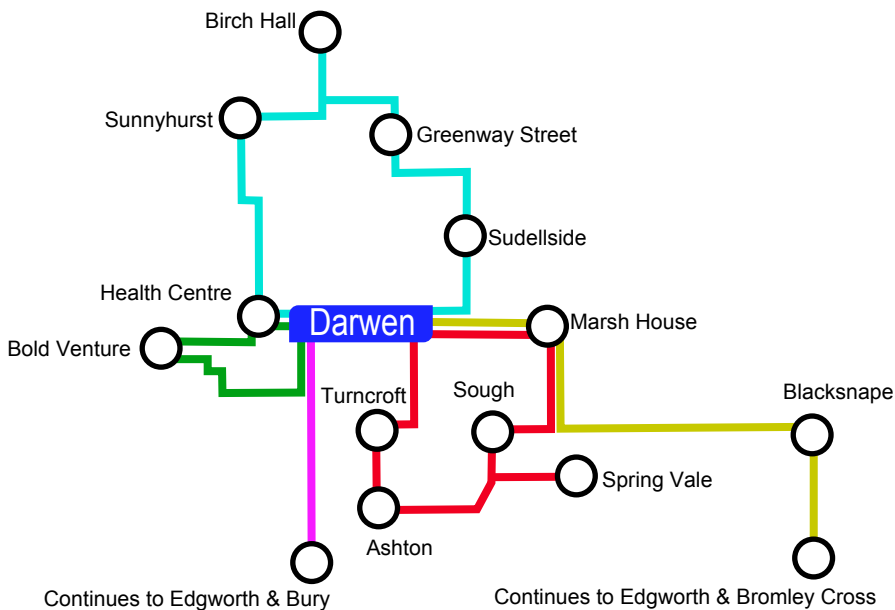

Darwen & Rural Services

Bus Times

Effective 23rd October 2017

TT02
v7

- TA1..... Darwen - Edgworth - Bromley Cross
- TA2..... Darwen - Edgworth - Bury
- TA3..... Darwen - Sunnyhurst - Birch Hall
- TA6..... Darwen - Bold Venture - Health Centre
- TA8..... Marsh House - Spring Vale & Ashton
- 535..... Bolton - Astley Bridge - Belmont

Services operated by Transdev can be found in their own leaflets.

www.traveline.info

0871 200 22 33

Calls cost 12p per minute plus your Plus your networks access charges

When's the next bus?

- 1 Check out the online journey planner www.traveline.info or call the number below:

www.traveline.info
0871 200 22 33

Calls cost 12p per minute plus your phone company's access charge

- TA 1
- TA 2
- TA 3
- TA 6
- TA 8

Bromley Cross

via Marsh House - Pole Lane - Blacksnape - Edgworth

TA1

Monday, Tuesday & Thursday (Ex Bank Holidays)