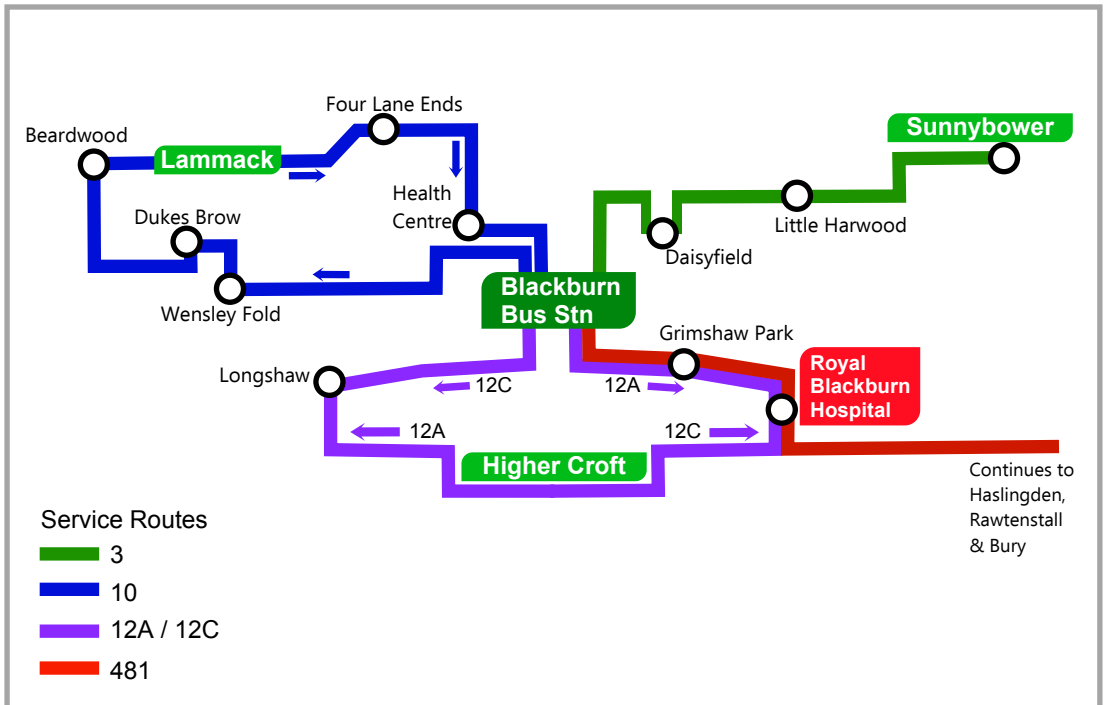

Blackburn via Little Harwood

3

Monday to Saturday (Ex Bank Holidays)

Notes:

Operator Code:	BPH	BPH	BPH	BPH	BPH	BPH	BPH	BPH	BPH	BPH
Sunnybower, Oakwood Ave	0827	0927	1027	1227	1327	1427	1527	1627	1727	
Little Harwood, Post Office	0832	0932	1032	1232	1332	1432	1532	1632	1732	
Buttermere Close	0837	0937	1037	1237	1337	1437	1537	1637	1737	
Blackburn Bus Station	0845	0945	1045	1245	1345	1445	1545	1645	1745	

BPH - Blackburn Private Hire

SSH - Saturdays and Bolton School Holidays

Lammack Circular

via Wensley Fold - Dukes Brow - Beardwood - Lammack - Hole
l'th Wall

10

Monday to Saturday (Ex Bank Holidays)

Notes:	SSH						
Operator Code:	BPH	BPH	BPH	BPH	BPH	BPH	BPH
Blackburn Bus Station [4]	0945	1045	1145	1245	1345	1545	1645
Billinge Avenue	0955	1055	1155	1255	1355	1555	1655
Dukes Brow	1000	1100	1200	1300	1400	1600	1700
Lammack Hare and Hounds	1007	1107	1207	1307	1407	1607	1707
St Marys College	1013	1113	1213	1313	1413	1613	1713
Blackburn Bus Station	1025	1125	1225	1325	1425	1625	1725

Highercroft Circular

via Grimshaw Park - RBH - Old Infirmary

12C

Monday to Saturday (Ex Bank Holidays)

Operator Code:	BPH	BPH	BPH	BPH
Blackburn Bus Station [4]	0845	1030	1230	1630
Blackburn Interchange [2]	0845	1030	1230	1630
Royal Blackburn Hospital [A]	0852	1037	1237	1637
Community Centre	0900	1045	1245	1645
Old Royal Infirmary	0908	1053	1253	1653
Blackburn Interchange	0918	1103	1303	1703
Blackburn Bus Station	0925	1110	1310	1710