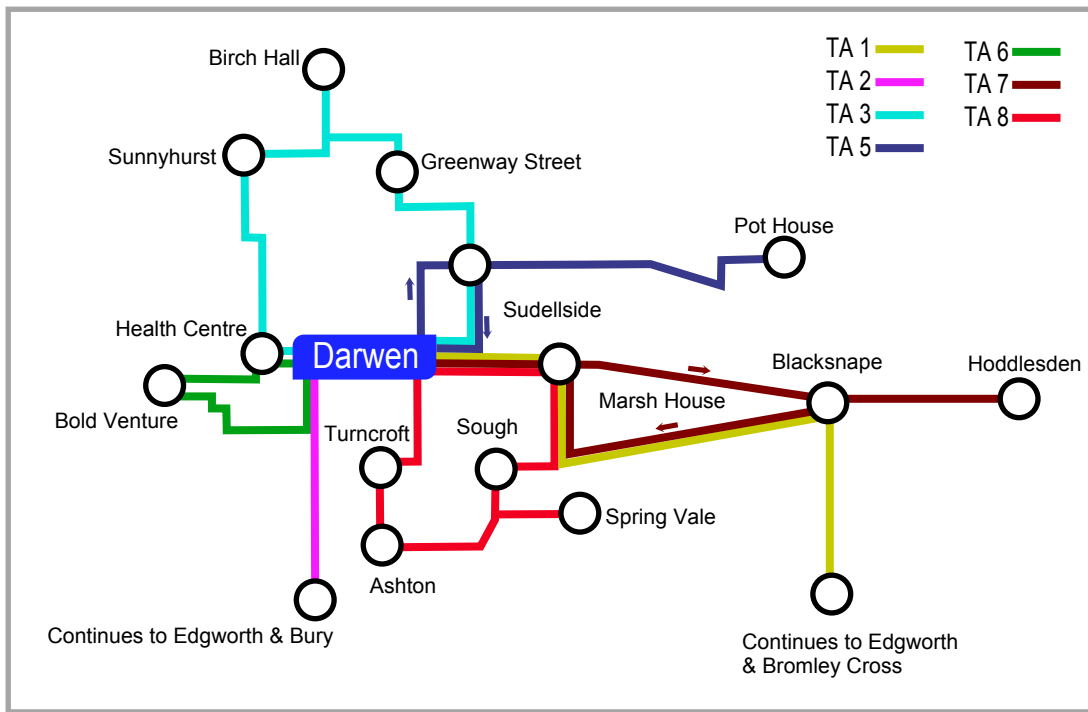

Darwen & Rural Services

Bus Times

Effective 10th June 2018

TT02
v8

- TA1..... Darwen - Edgworth - Bromley Cross
TA2..... Darwen - Edgworth - Bury
TA3*/3A..... Darwen - Sunnyhurst - Birch Hall
TA5..... Darwen - Pot House - Sudellside
TA6* Darwen - Bold Venture - Health Centre
TA7..... Darwen - Marsh House - Hoddlesden
TA8* Marsh House - Spring Vale - Ashton
535..... Bolton - Astley Bridge - Belmont

** Serves Darwen Health Centre*

www.traveline.info

0871 200 22 33

Calls cost 12p per minute plus your
Plus your networks access charges

The Darwen Network

Bromley Cross **TA1** via Marsh House - Pole Lane - Blacksnape - Edgworth