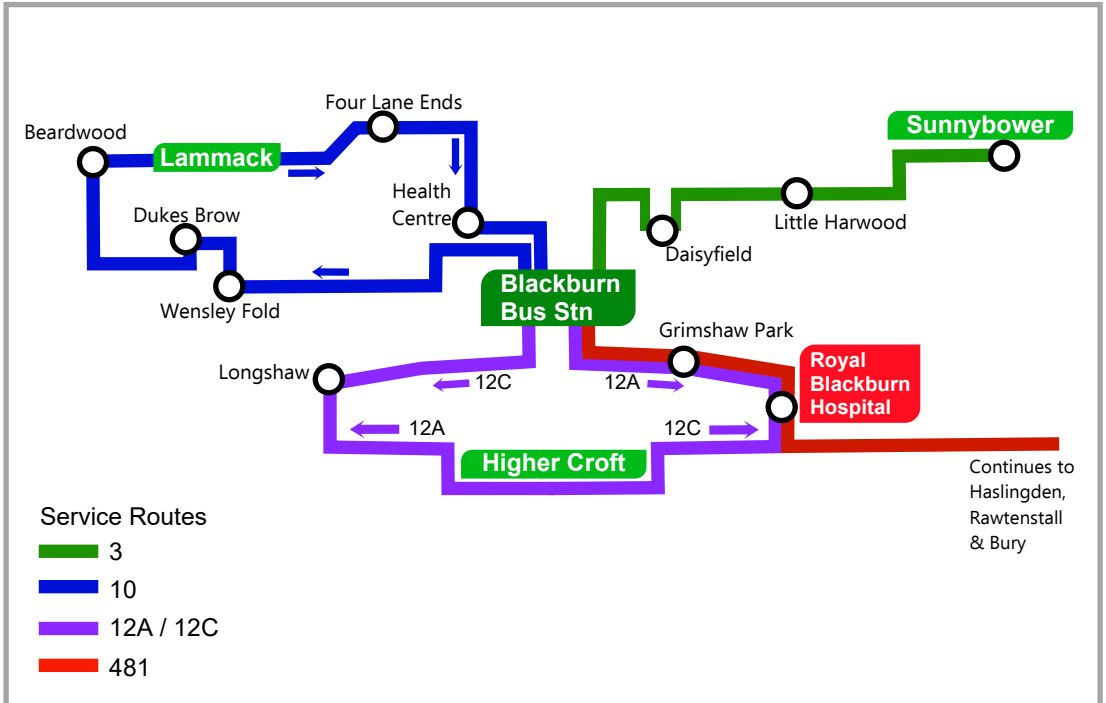

Sunnybower via Little Harwood

3

Monday to Friday

Notes:

Operator Code:	BLPH	BLPH	BLPH	BLPH	BLPH	BLPH	NSch	BLPH	BLPH
Blackburn Bus Station [4]	0815	0915	1015	1215	1315	1415	1515	1615	1715
Little Harwood, Post Office	0822	0922	1022	1222	1322	1422	1522	1622	1722
Sunnybower, Oakwood Avenue	0827	0927	1027	1227	1327	1427	1527	1627	1727

Blackburn via Little Harwood

3

Monday to Friday

Notes:

Operator Code:	BLPH	BLPH	BLPH	BLPH	BLPH	BLPH	NSch	BLPH	BLPH
Sunnybower, Oakwood Ave	0827	0927	1027	1227	1327	1427	1527	1627	1727
Little Harwood, Post Office	0832	0932	1032	1232	1332	1432	1532	1633	1733
Blackburn Bus Station	0845	0945	1045	1245	1345	1445	1545	1641	1741

NSch - School Holidays

BLPH - Blackburn Private Hire