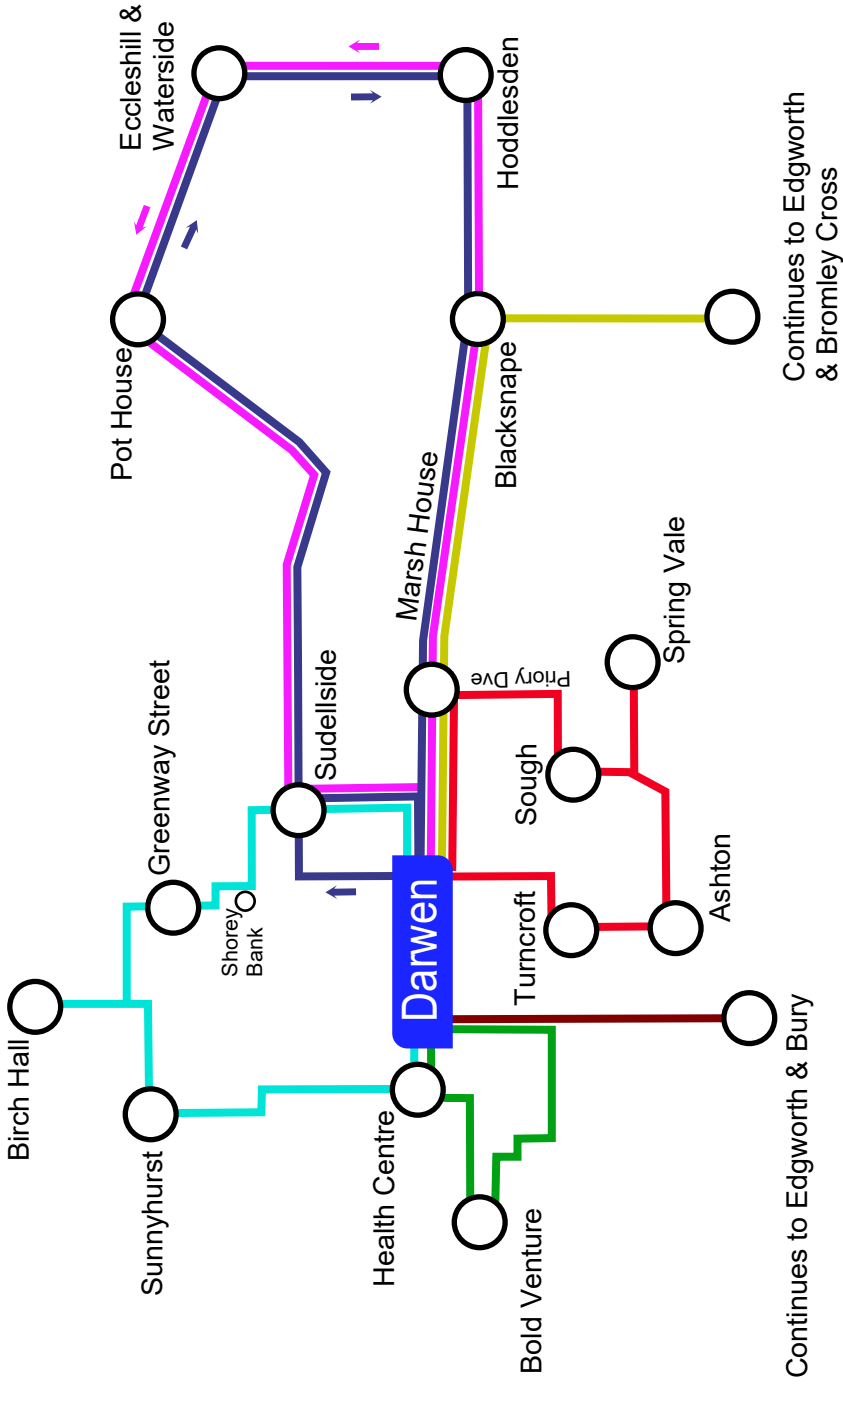

Bus Times

CONNECT

www.bwdconnect.org.uk

- TA1..... Darwen - Edgworth - Bromley Cross**
- TA2..... Darwen - Edgworth - Bury**
- TA3*/3A..... Darwen - Sunnyhurst - Birch Hall**
- TA5*..... Pot House - Hoddlesden Circular**
- TA6*..... Darwen - Bold Venture - Health Centre**
- TA7*..... Hoddlesden - Pot House Circular**
- TA8*..... Marsh House - Spring Vale - Ashton**

The Darwen Network

Bromley Cross - Lea Gate

via Marsh House - Blacksnape - Edgworth - Crowthorn

TA1

Monday to Friday

Notes:	MTTh	MTTh	MTTh	MTTh	MTTh
Notes:	NBH	NBH	NBH	NBH	NBH
Operator Code:	TASL	TASL	TASL	TASL	TASL
Darwen Bus Station [4]	0930	--	1210	--	1430
Lisbon Drive	0934	--	1214	--	1434
Crown and Thistle	0945	--	1225	--	1445
Crowthorn		1040		1320	
Edgworth, White Horse	0948	1043	1228	1323	1448
Chapelton, High Street	0950	1045	1230	1325	1450
St Annes Church (Demand)	0955	1050	1235	1330	1455
Bromley Cross Station	1000	1053	1240	1333	1458
Oakes Lane, Canon Slade	1005	1057	1245	1337	1503
Lee Gate, Shopping Centre	1010	1100	1250	1340	1510